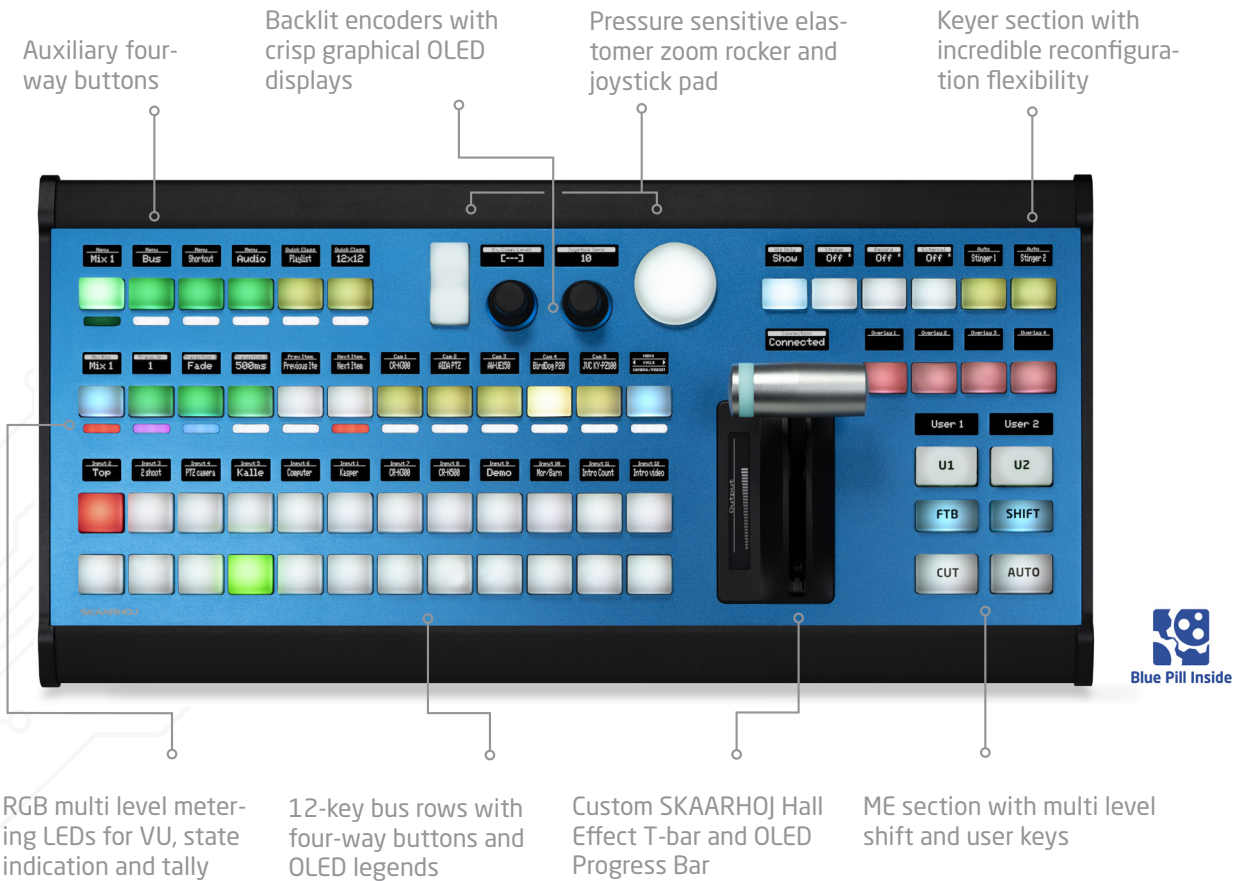

Air Fly Pro

With Blue Pill Inside

For those who require the very best, there is no way around the Air Fly Pro.

It comes with an impressive amount of four-way buttons, OLED displays, PTZ control, professional T-bar transitions and therefore provides you with the ultimate freedom.

Features

- Universal control of multiple 3rd party devices
- Flexible user configuration
- IP-based remote control, can be powered with PoE
- Modular multi-surface system
- Auxiliary four-way buttons
- Backlit encoders with crisp graphical OLED displays
- Pressure sensitive zoom rocker and joystick pad
- Keyer section with all essentials
- RGB multi-level metering LEDs for VU, state indication and tally
- 12-key bus rows with four-ways buttons and OLED legends
- Hall Effect T-bar and OLED Progress Bar
- ME section with multi-level shift and user keys
- Ethernet with PoE (IEEE802.3at)
- Designed and built in Denmark

Hardware specs

4-way Buttons	58
Encoders	2
Customizable OLED screen	45
Analog components	Hall Effect T-bar and OLED Progress Bar Zoom rocker and joystick pad
Product W x D x H (mm)	368 x 178 x 72
Weight (g)	To be announced
Shipping box W x D x H (mm)	435 x 220 x 145
Shipping box Weight (g)	To be announced
Country of Origin	Denmark
In the box	12V Power Supply

Main Option: Air Fly Pro with Blue Pill Inside